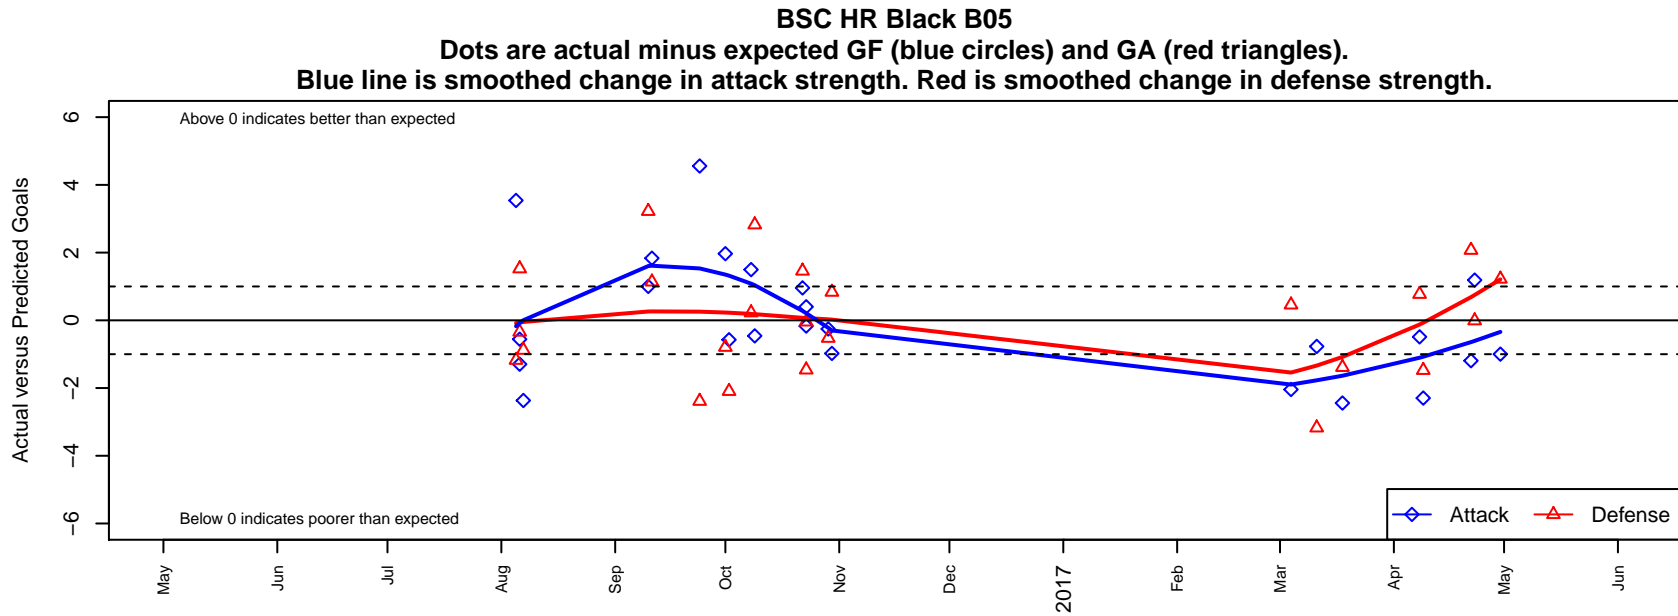

BSC HR Black B05

Bridlemile SC Portland
 Portland, OR
 B05 total strength=501
 attack=0.48 defense=0.26
 fall league = PTT B05 Div 1 Blue
 spr league = Spr OYS B05 Div 1 Blue

alt names used:
 BSC Hood River B05 Eagles
 BSC HR 05B Black
 BSC HR 05B Black

Venues played:
 2016 Mt Hood Challenge U12 Silver
 2016 PTT B05 Division 1 Blue
 2016 Spr OYS B05 Division 1 Blue

**attack and defense variance (black dot)
relative to other teams
and top 10 in region**