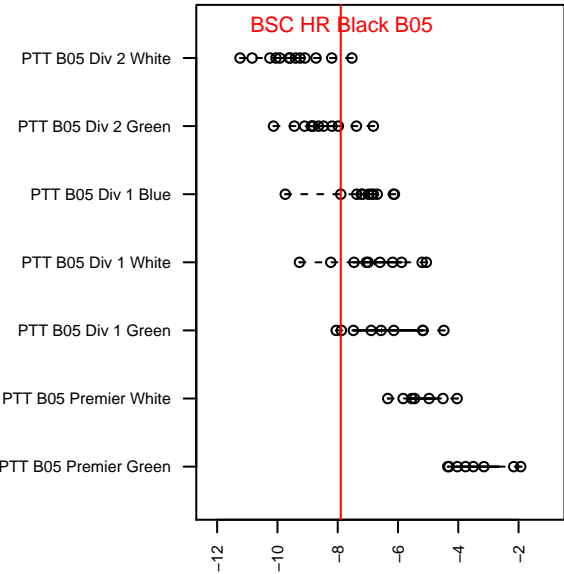

**attack and defense rating
relative to others at age
and all opponents in last 13 months**